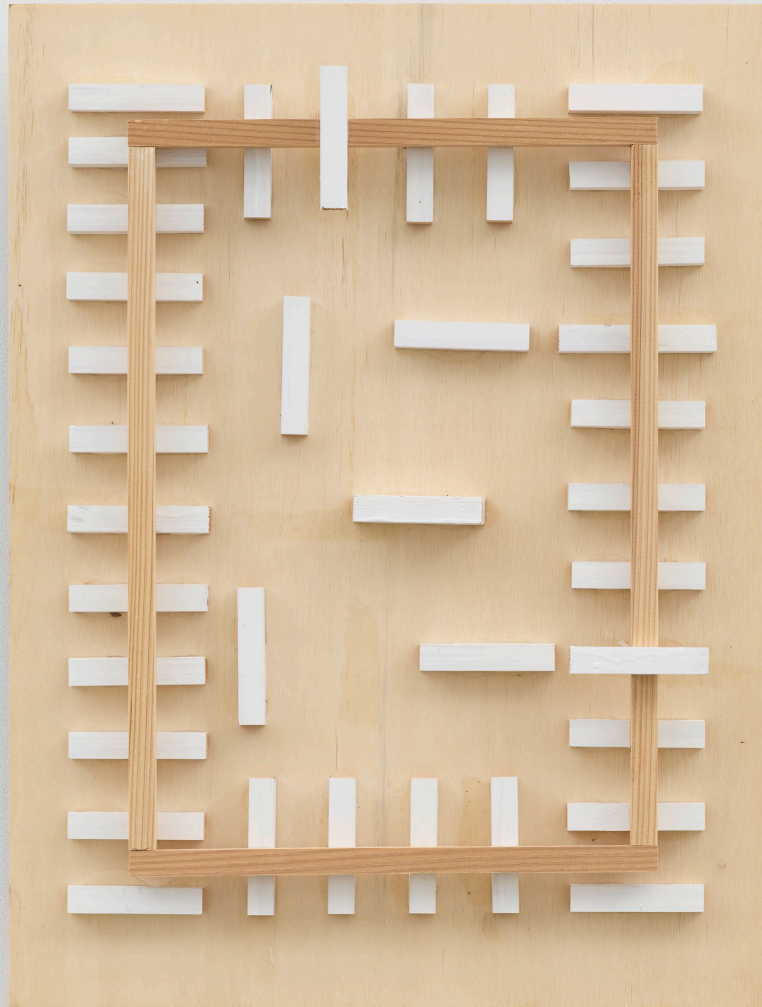

KS-S-26-19

TOMIO
KOYAMA
GALLERY

菅木志雄 Kishio Suga

集々点頂 *Gatherings of Points, Gatherings of Peaks*

2026

wood, acrylic

h.60.0 x w.49.5 x d.7.0 cm

KS-S-26-21

TOMIO
KOYAMA
GALLERY

菅木志雄 Kishio Suga
状遠 *State of Distance*

2026
wood, acrylic
h.59.7 x w.45.0 x d.9.9 cm
KS-S-26-22