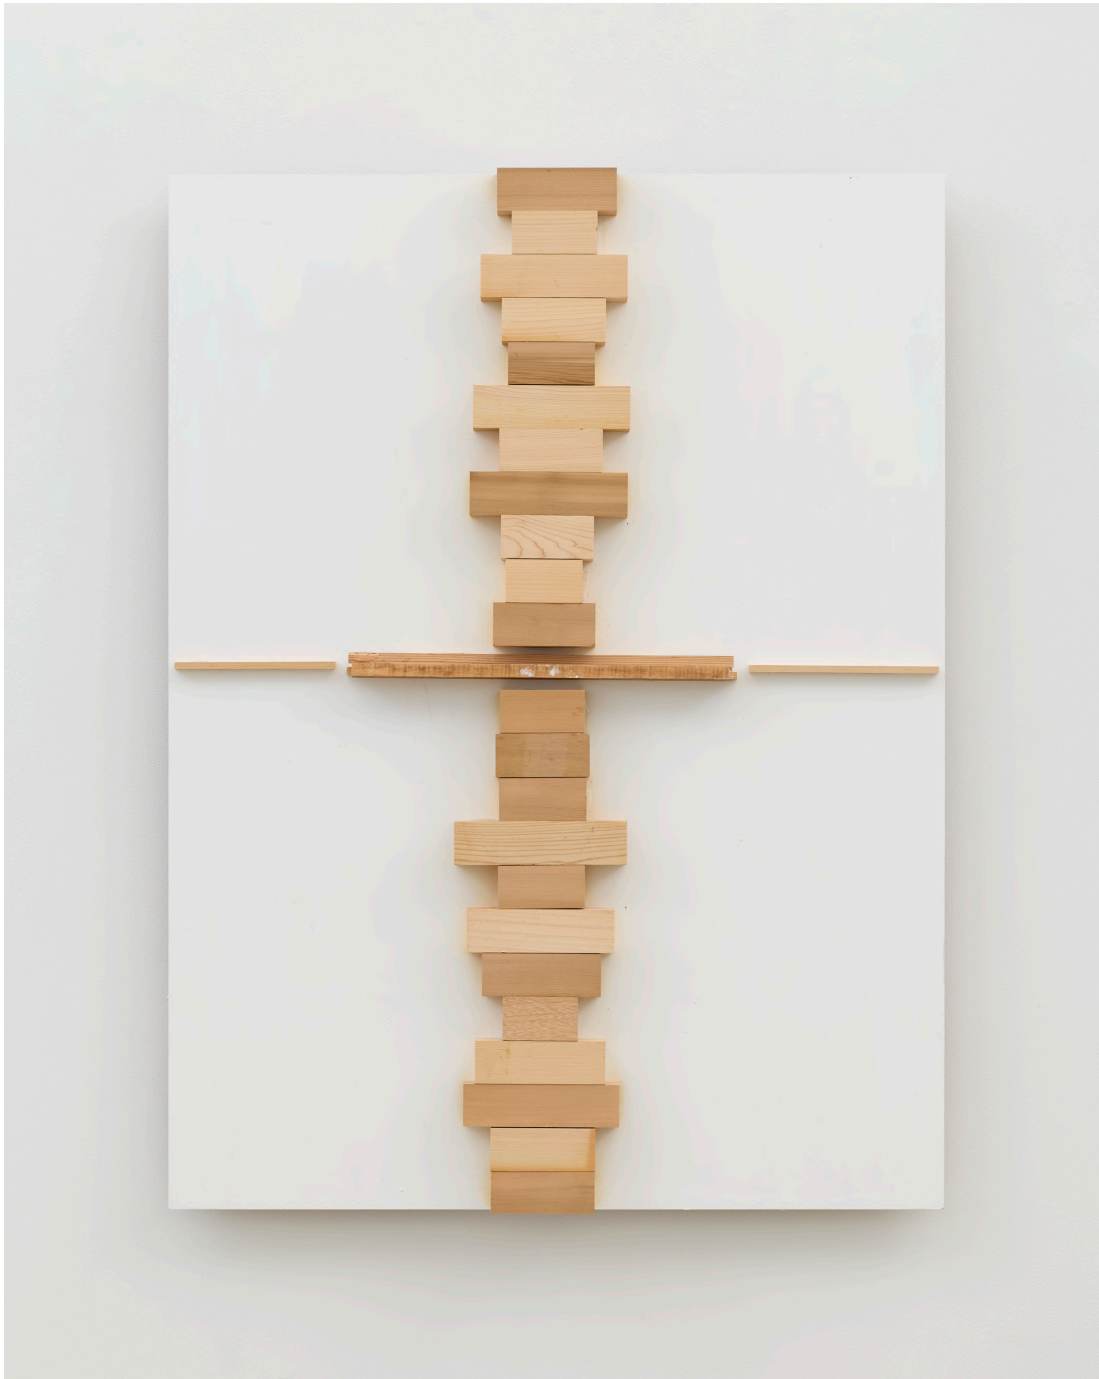

Kishio Suga

“In the Depth of Things”

June 12 - July 18, 2026

TOMIO KOYAMA GALLERY KYOBASHI

菅木志雄

「『もの』の奥で」

TOMIO
KOYAMA
GALLERY

菅木志雄 Kishio Suga

風集 *Wind Accumulation*

2025

wood, acrylic

h.120.0 x w.90.0 x d.10.2 cm

KS-S-25-19

TOMIO
KOYAMA
GALLERY

菅木志雄 Kishio Suga

空遠間 *Spatial Distance in Between*