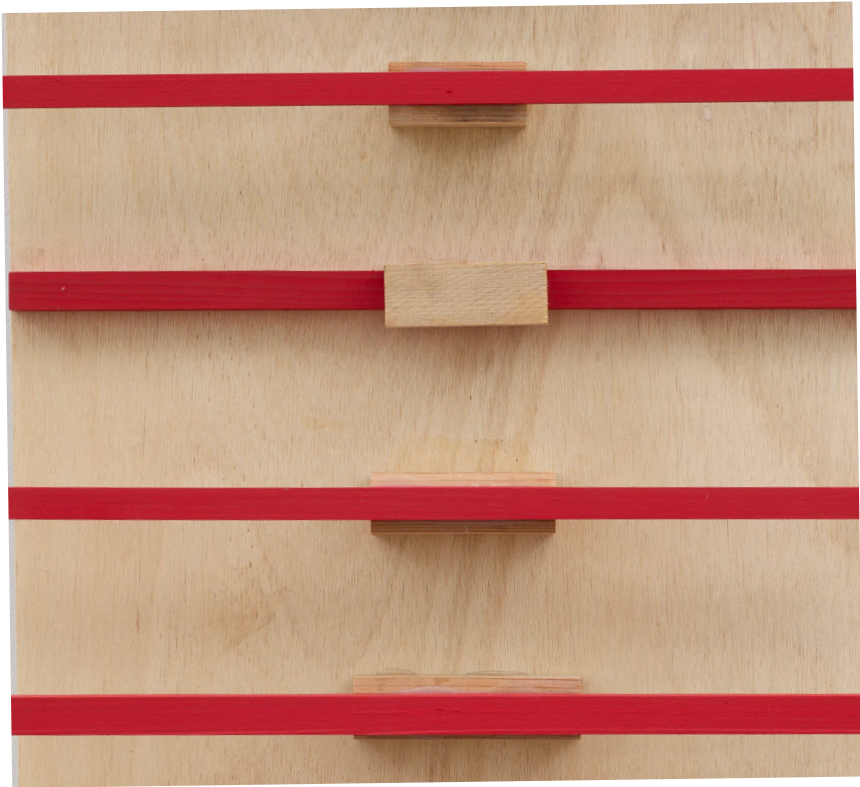

KS-S-26-19

TOMIO
KOYAMA
GALLERY

菅木志雄 Kishio Suga

集々点頂 *Gatherings of Points, Gatherings of Peaks*

2026

wood, acrylic

h.60.0 x w.49.5 x d.7.0 cm

KS-S-26-21