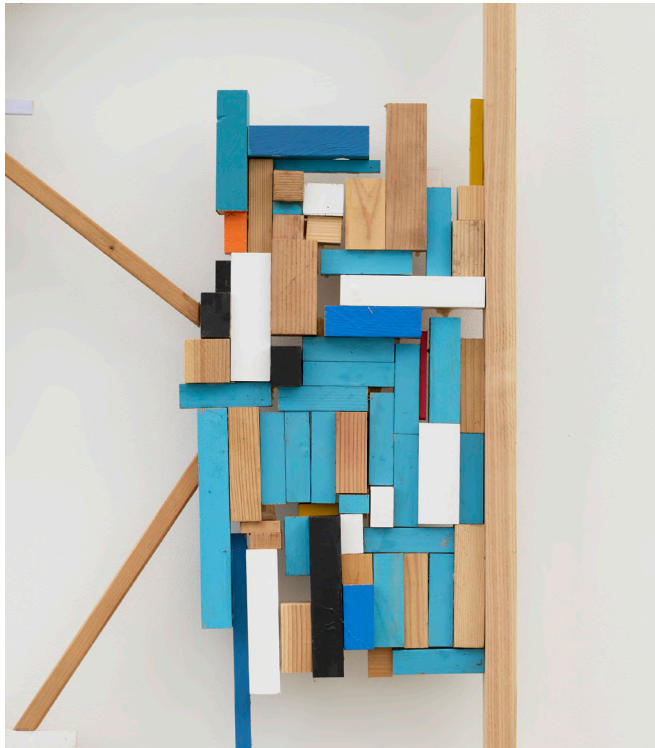

h.120.2 x w.90.0 x d.15.6 cm

KS-S-26-05

TOMIO
KOYAMA
GALLERY

菅木志雄 Kishio Suga

景集 *Scene of Gatherings*

2026

wood, acrylic

h.120.2 x w.90.0 x d.9.2 cm

KS-S-26-06

TOMIO
KOYAMA
GALLERY

菅木志雄 Kishio Suga

間空 *Between Voids*

2026

wood, acrylic

h.120.2 x w.96.0 x d.11.5 cm

KS-S-26-09

TOMIO
KOYAMA
GALLERY

菅木志雄 Kishio Suga

島因 *Islands of Cause*

2026

wood, acrylic

h.119.7 x w.90.0 x d.11.8 cm

KS-S-26-10

TOMIO
KOYAMA
GALLERY