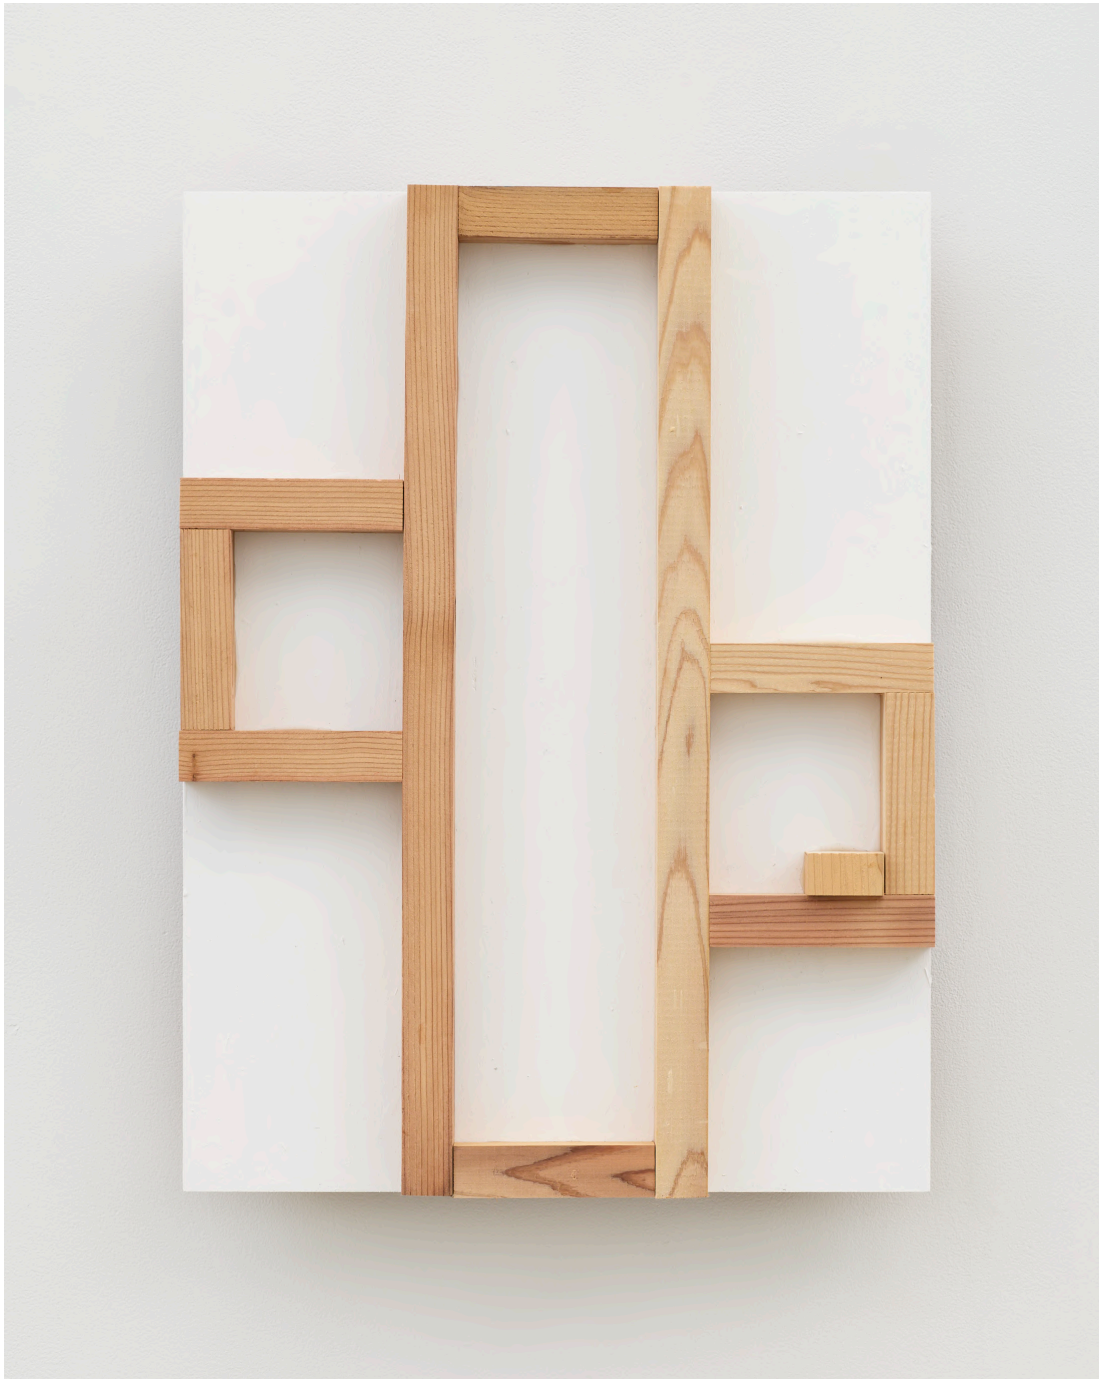

TOMIO
KOYAMA
GALLERY

菅木志雄 Kishio Suga

对囲深 *Opposition of Enclosed Depths*

2025

wood, acrylic

h.59.7 x w.44.5 x d.8.9 cm

KS-S-25-36