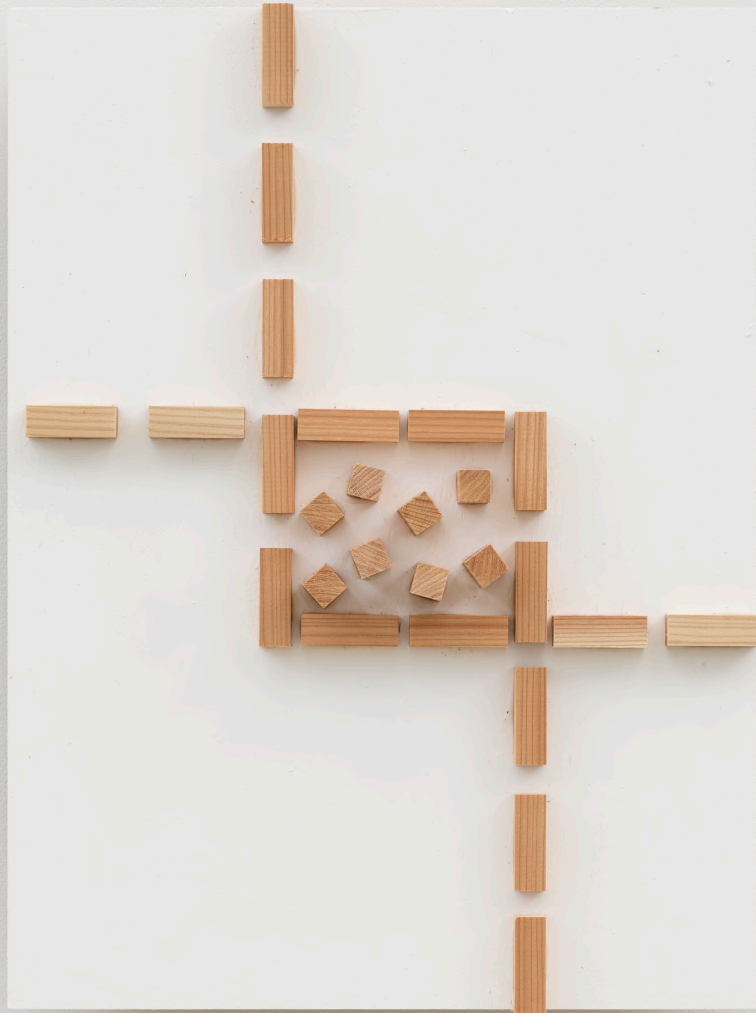

KS-S-26-15

TOMIO
KOYAMA
GALLERY

菅木志雄 Kishio Suga
波当 *Waves of Contact*

2026
wood, acrylic
h.60.0 x w.45.0 x d.14.0 cm
KS-S-26-16

TOMIO
KOYAMA
GALLERY

菅木志雄 Kishio Suga

林々空 *Void Between Gatherings*

2026