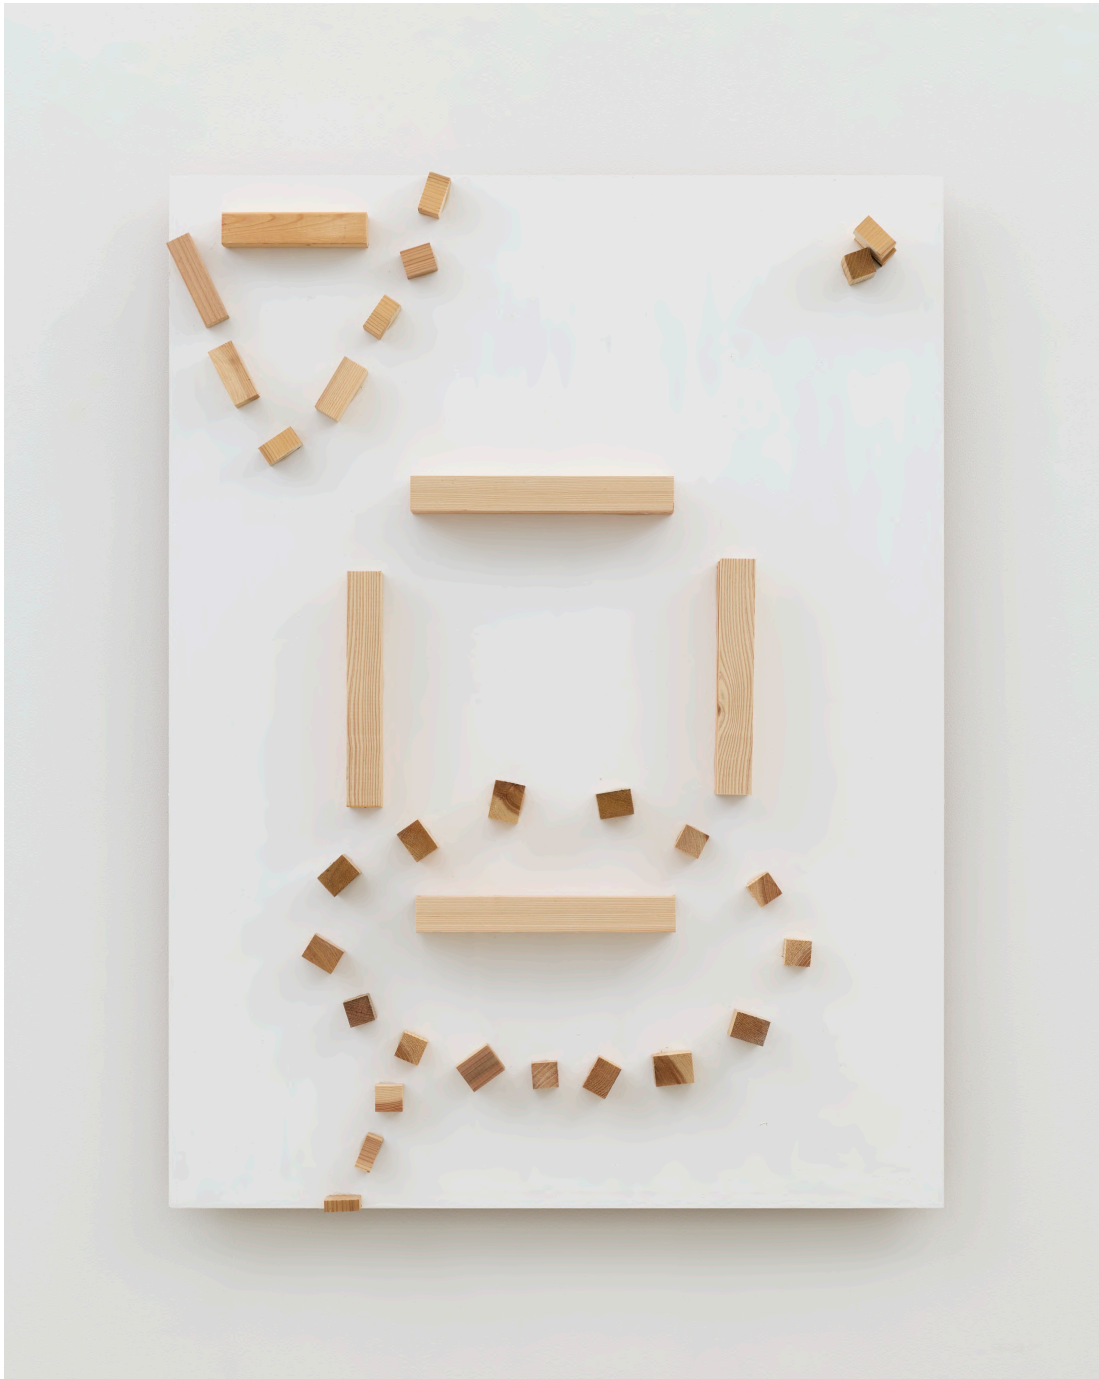

2025

wood, acrylic

h.119.7 x w.90.0 x d.10.2 cm

KS-S-25-20

TOMIO
KOYAMA
GALLERY

菅木志雄 Kishio Suga

風理 *Winds of Logic*

2025

wood, acrylic

h.120.2 x w.90.2 x d.13.2 cm

KS-S-25-23

TOMIO
KOYAMA
GALLERY

菅木志雄 Kishio Suga

縁強因 *Edges of Solid Cause*

2025

wood, acrylic