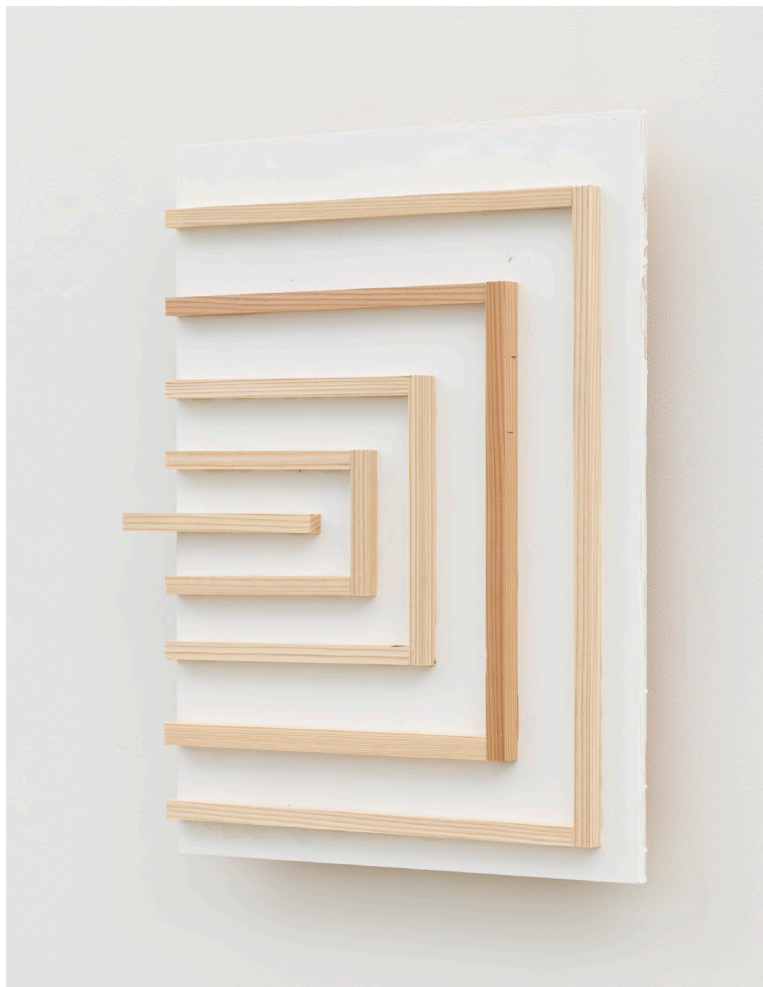

h.60.0 x w.44.2 x d.7.2 cm

KS-S-26-18

TOMIO
KOYAMA
GALLERY

菅木志雄 Kishio Suga

割空 *Divided Spaces*

2026

wood, acrylic

h.60.0 x w.44.7 x d.10.9 cm

KS-S-26-19

TOMIO
KOYAMA
GALLERY

菅木志雄 Kishio Suga

集々点頂 *Gatherings of Points, Gatherings of Peaks*

2026

wood, acrylic

h.60.0 x w.49.5 x d.7.0 cm

KS-S-26-21

TOMIO
KOYAMA
GALLERY

菅木志雄 Kishio Suga
状遠 *State of Distance*

2026
wood, acrylic
h.59.7 x w.45.0 x d.9.9 cm
KS-S-26-22