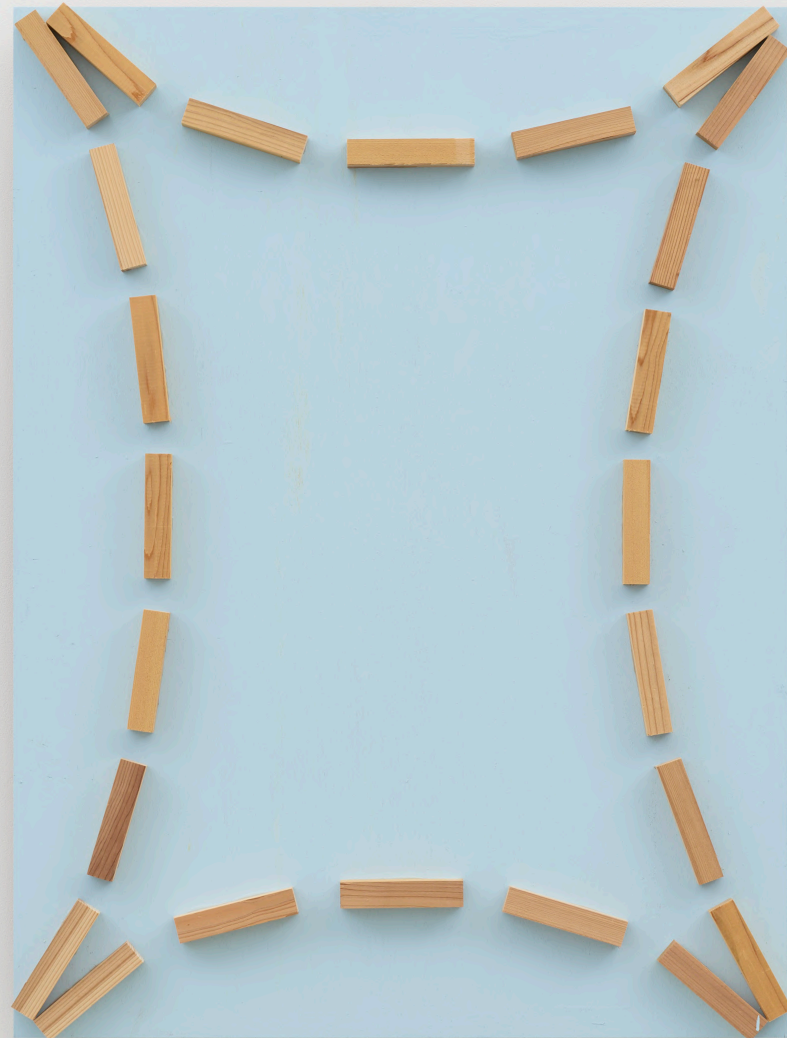

TOMIO
KOYAMA
GALLERY

菅木志雄 Kishio Suga

円破 *Circular Rupture*

2025

wood, acrylic

h.119.7 x w.90.0 x d.8.2 cm

KS-S-25-32