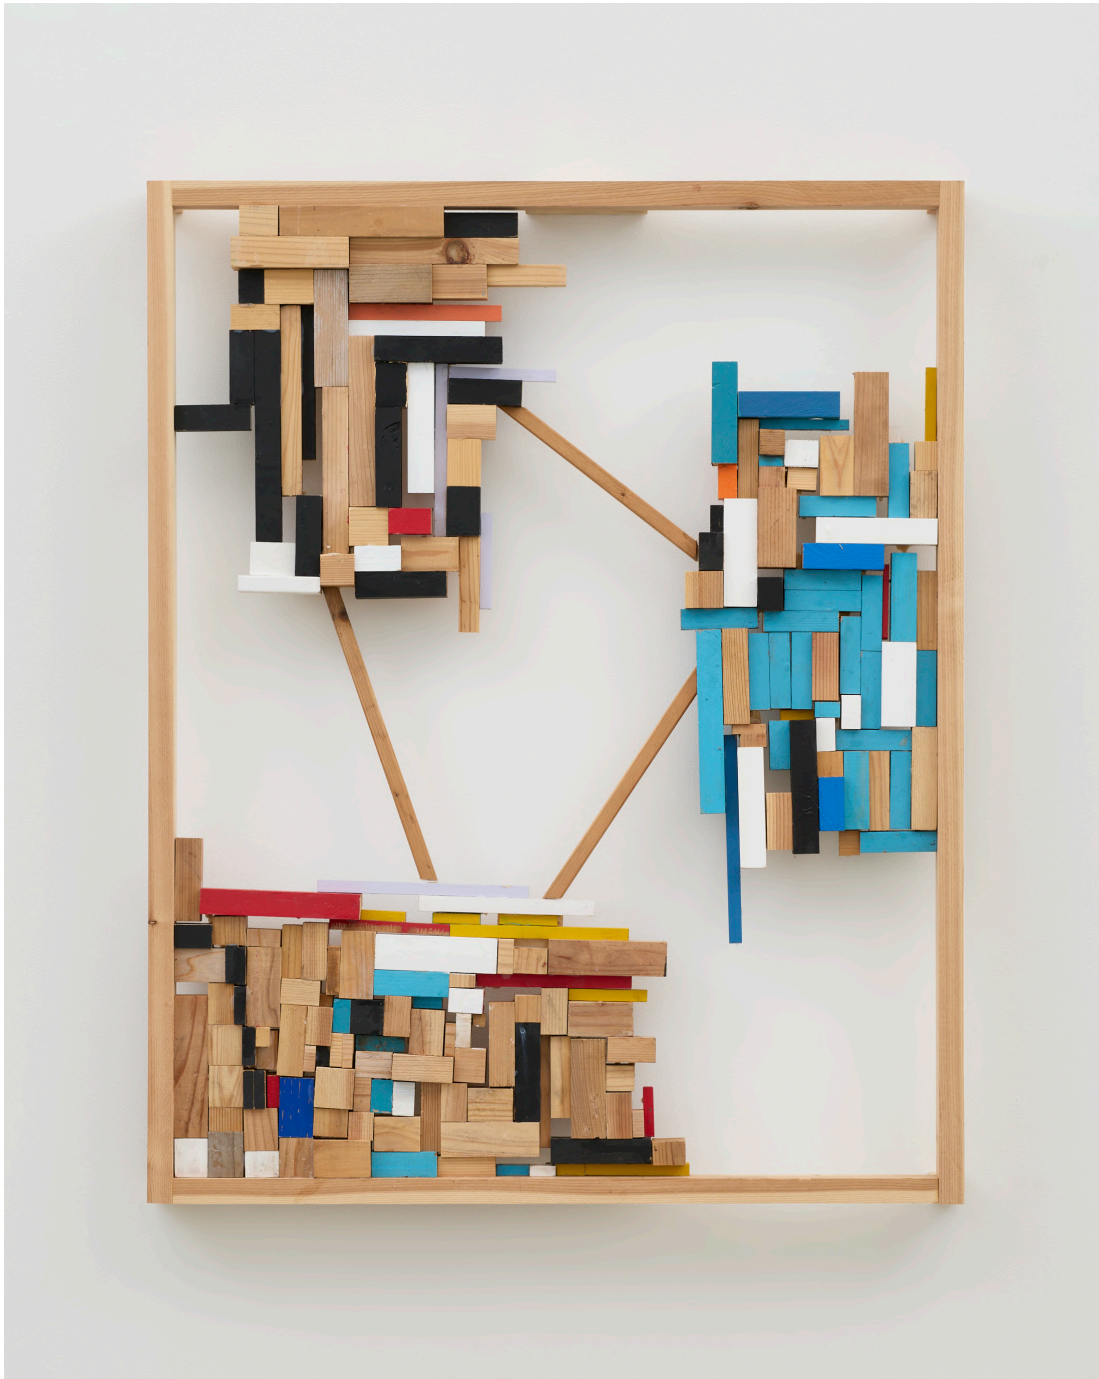

h.120.2 x w.90.0 x d.15.6 cm

KS-S-26-05

TOMIO
KOYAMA
GALLERY

菅木志雄 Kishio Suga

景集 *Scene of Gatherings*

2026

wood, acrylic

h.120.2 x w.90.0 x d.9.2 cm

KS-S-26-06

TOMIO
KOYAMA
GALLERY

菅木志雄 Kishio Suga

間空 *Between Voids*

2026

wood, acrylic

h.120.2 x w.96.0 x d.11.5 cm

KS-S-26-09