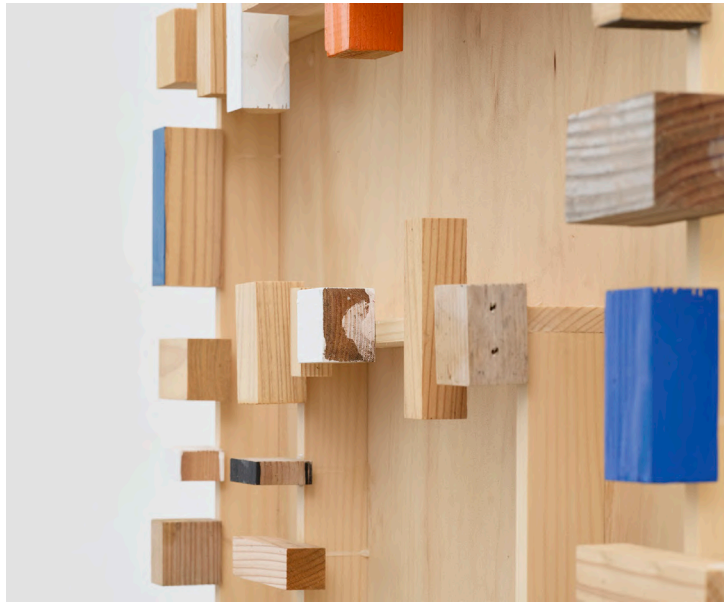

KS-S-25-32

TOMIO
KOYAMA
GALLERY

菅木志雄 Kishio Suga

集立界 *Gathering Emergence of Realms*

2025

wood, acrylic

h.120.0 x w.90.0 x d.14.2 cm

KS-S-25-34