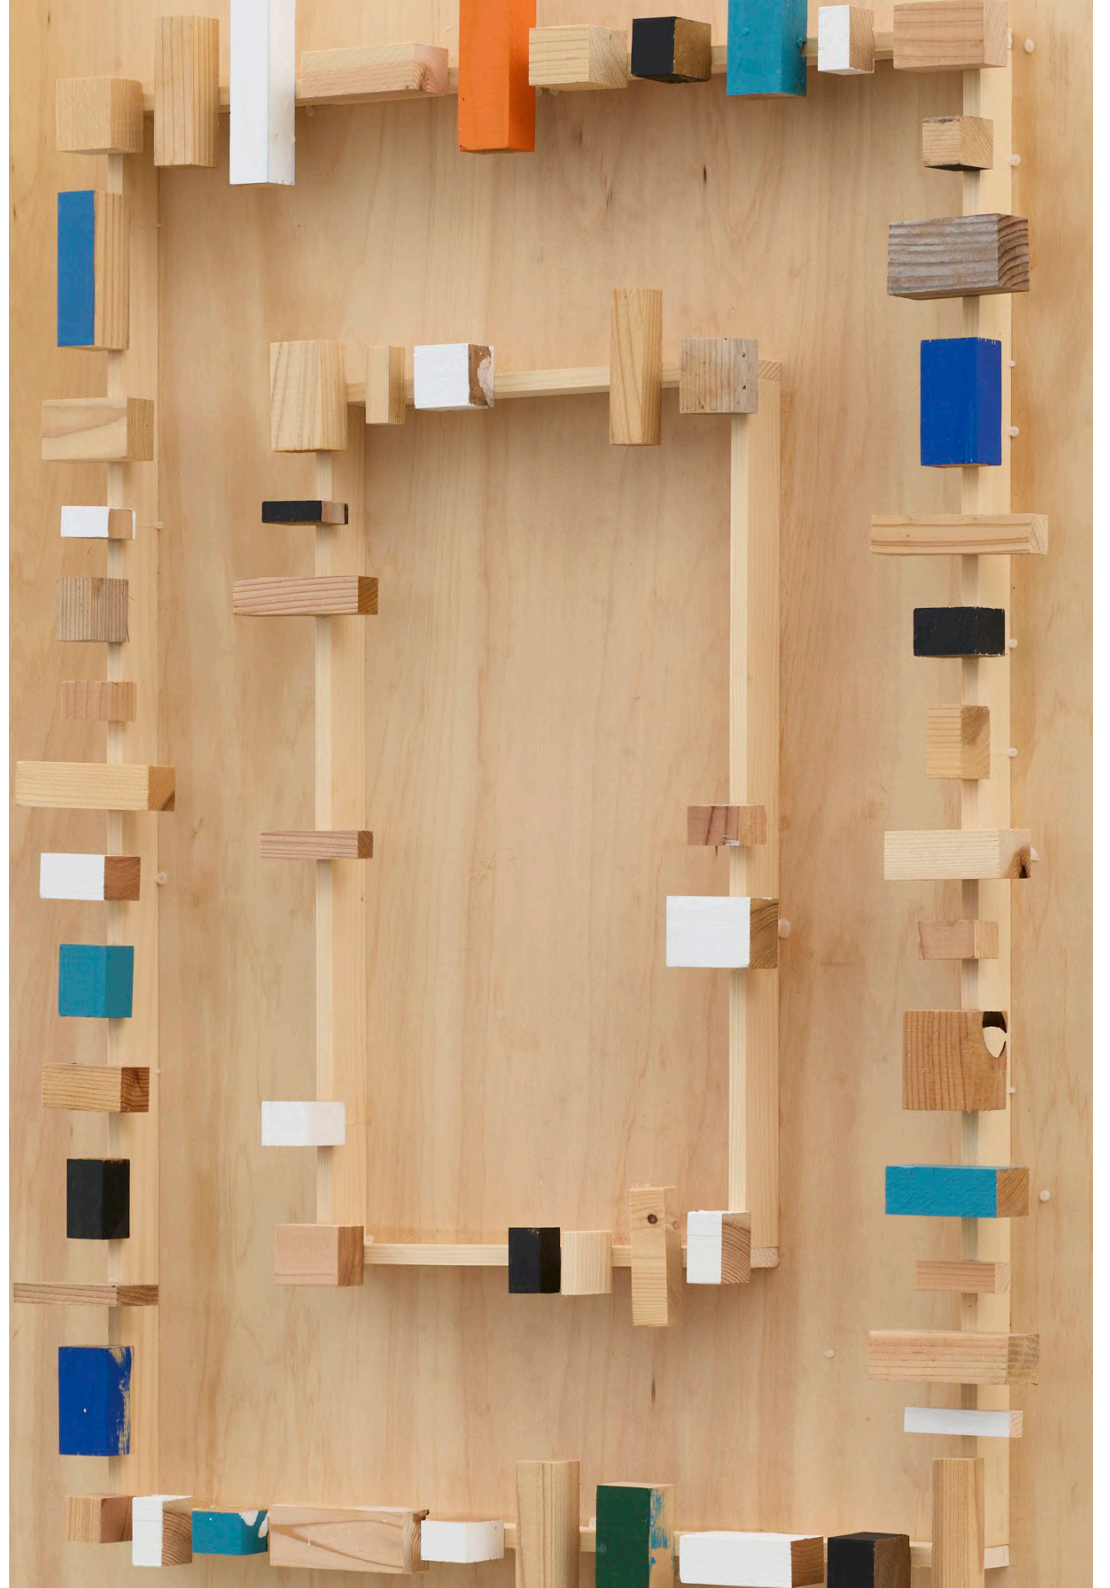

KS-S-25-32

TOMIO
KOYAMA
GALLERY

菅木志雄 Kishio Suga

集立界 *Gathering Emergence of Realms*

2025

wood, acrylic

h.120.0 x w.90.0 x d.14.2 cm

KS-S-25-34