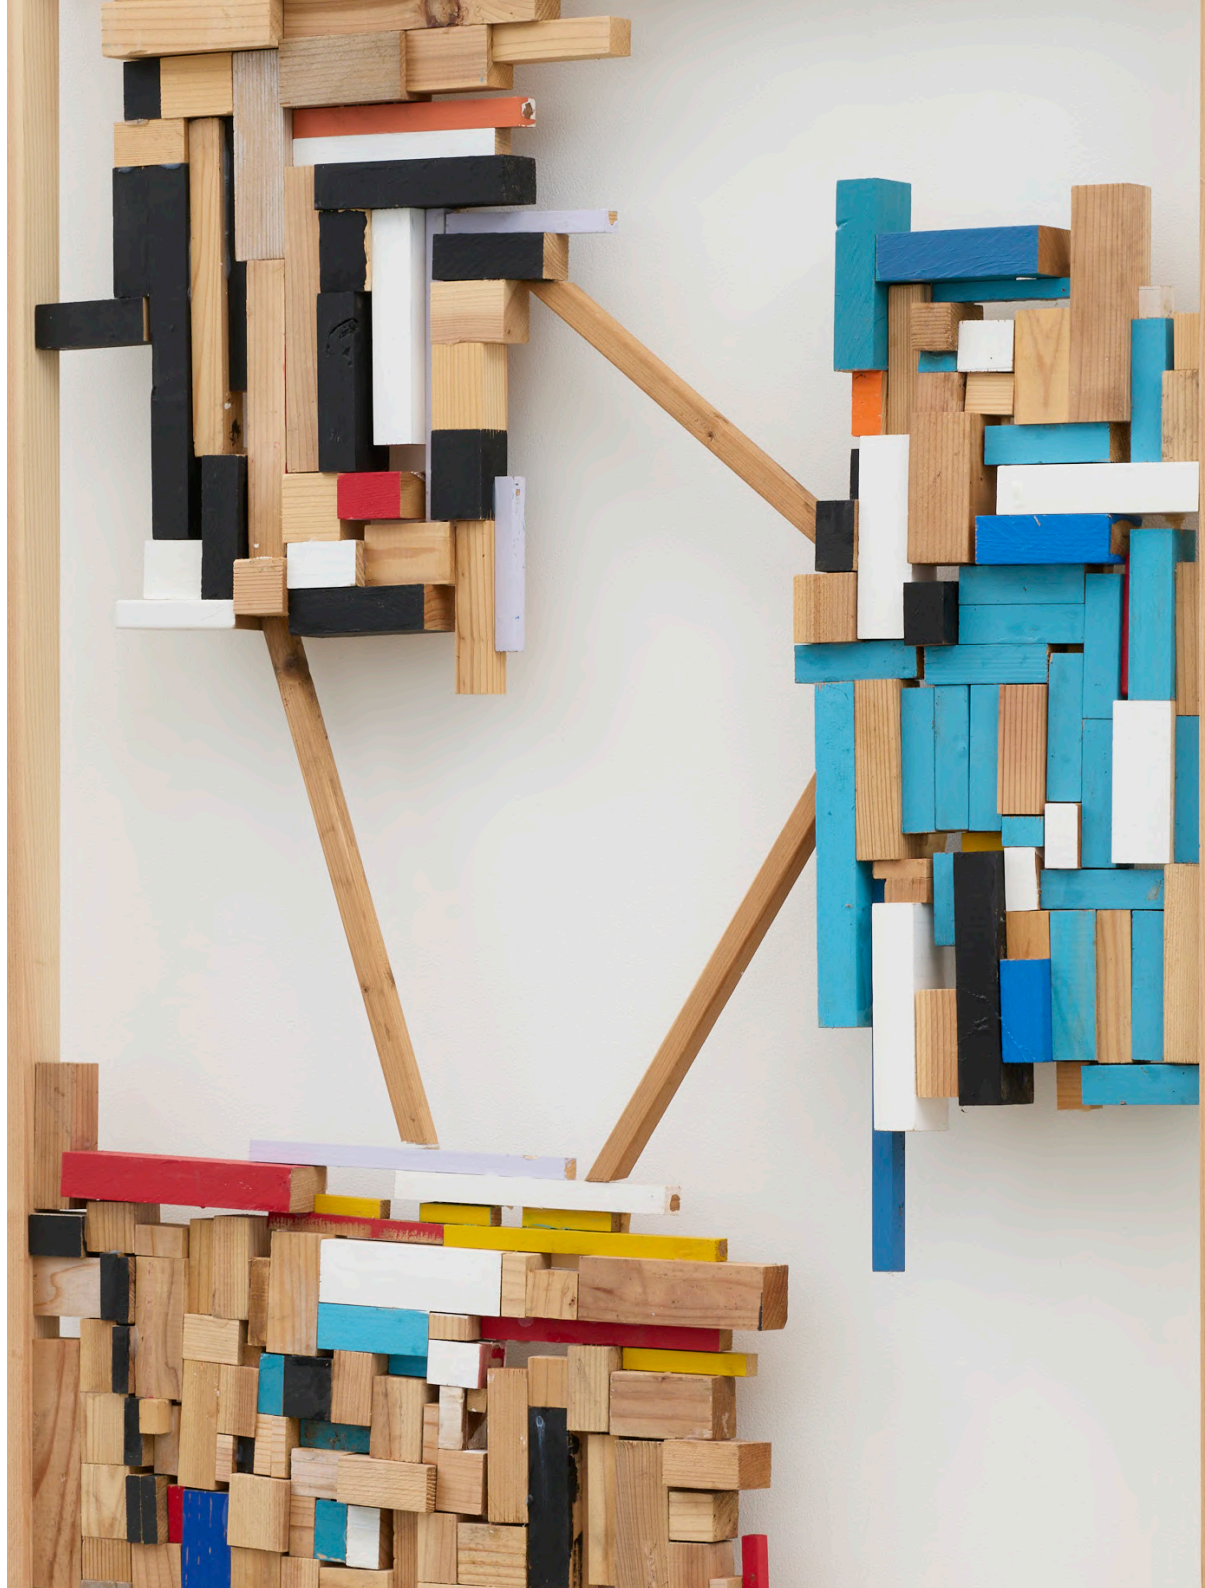

KS-S-26-06

TOMIO
KOYAMA
GALLERY

菅木志雄 Kishio Suga

間空 *Between Voids*

2026

wood, acrylic

h.120.2 x w.96.0 x d.11.5 cm

KS-S-26-09