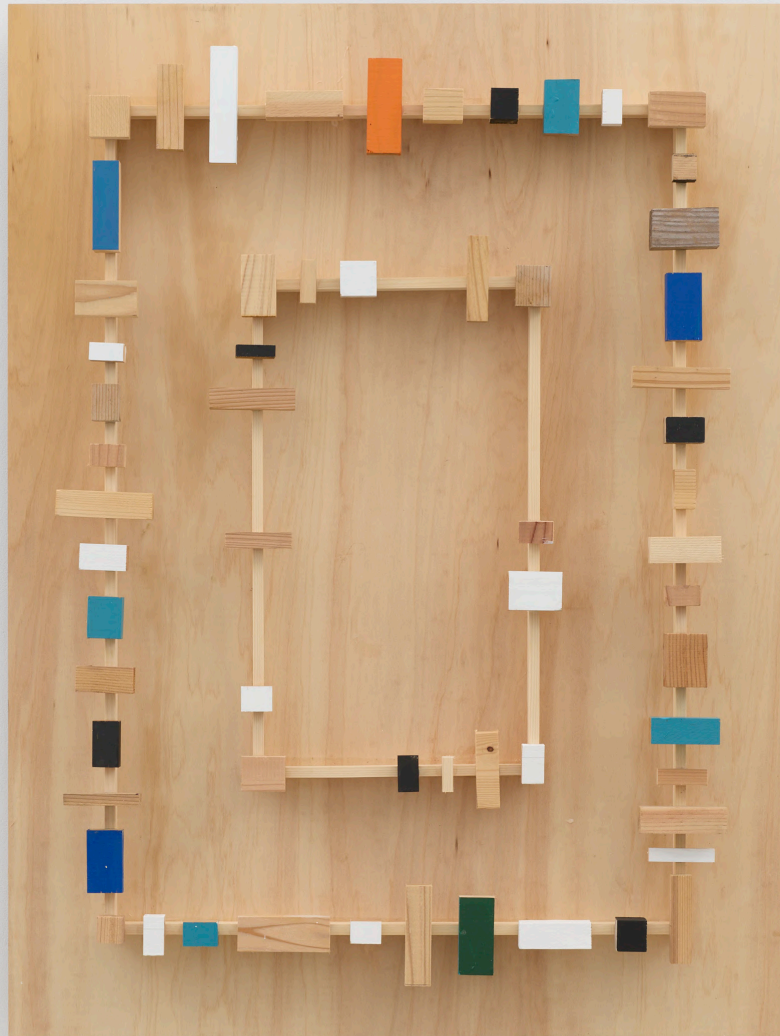

TOMIO
KOYAMA
GALLERY

菅木志雄 Kishio Suga

集立界 *Gathering Emergence of Realms*

2025

wood, acrylic

h.120.0 x w.90.0 x d.14.2 cm

KS-S-25-34