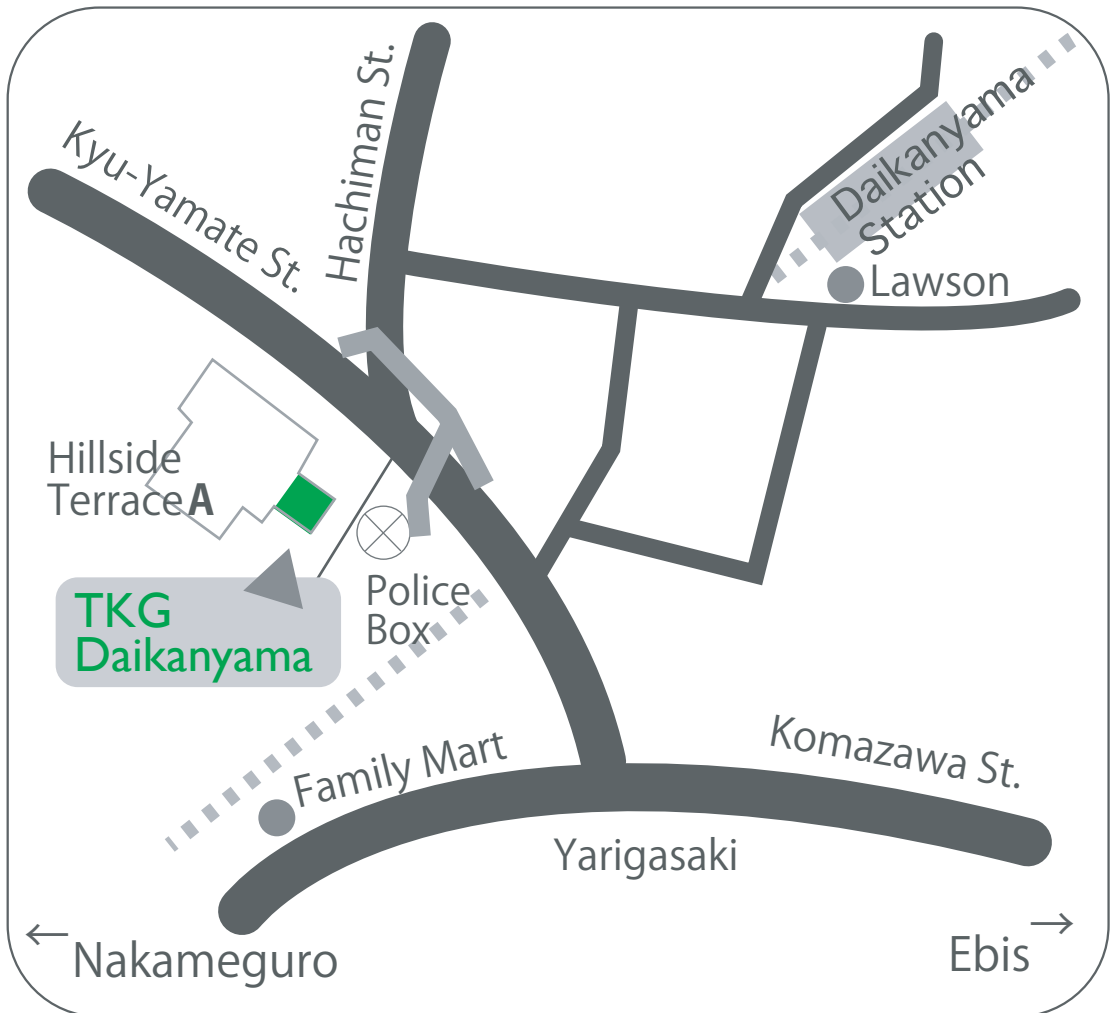

TKG Daikanyama access map

TKG Daikanyama : Tomio Koyama Gallery Daikanyama

29-18-A1 Sarugakucho, Shibuya-ku Tokyo

150-0033 Japan

tel / fax : +81-3-3780-2150

mail : daikanyama@tomiokoyamagallery.com

[Neighboring Station]

Tokyu Toyoko Line : Daikanyama Station, 3minutes by walk

OPEN HOUR: TUE-SAT 11:00-19:00

CLOSED: SUN-MON & National Holidays